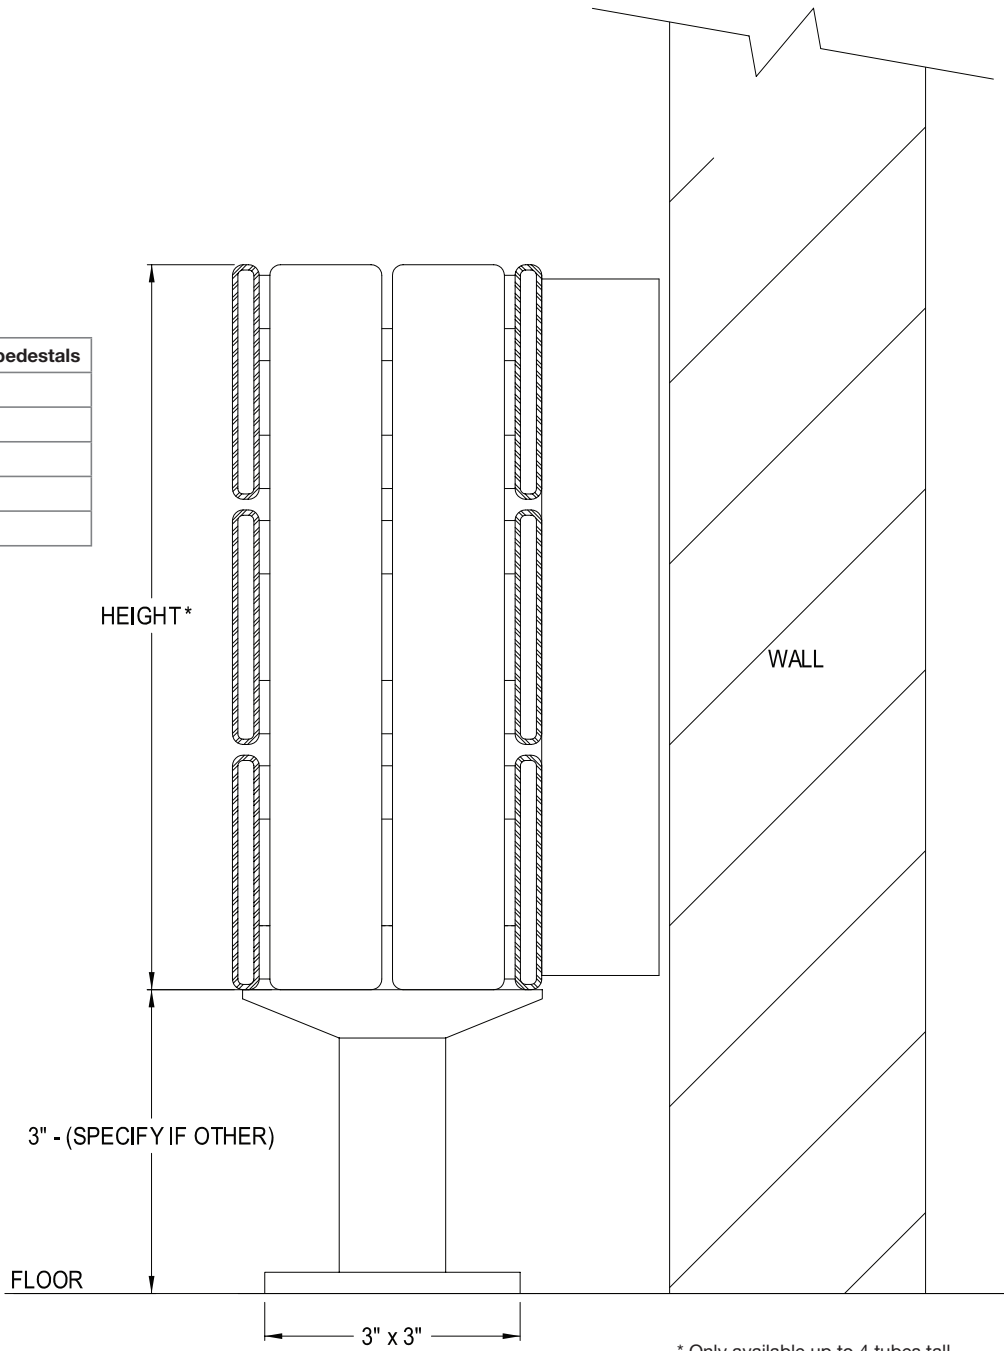

## PR3F Free Standing Floor Mount

Panel length	Qty. of pedestals
2'0" - 5'0"	2 pieces
5'2" - 11'6"	3 pieces
11'8" - 19'8"	4 pieces
19'10" - 24'8"	5 pieces
24'10" - 29'6"	6 pieces

Panel rows	Height
PR3F-1	2-3/4"
PR3F-2	5-3/4"
PR3F-3	8-5/8"
PR3F-4	11-1/2"

TITLE

**ZR\_PanRad\_PR3F\_PedMount**

DRAWING NUMBER

April 1, 2012